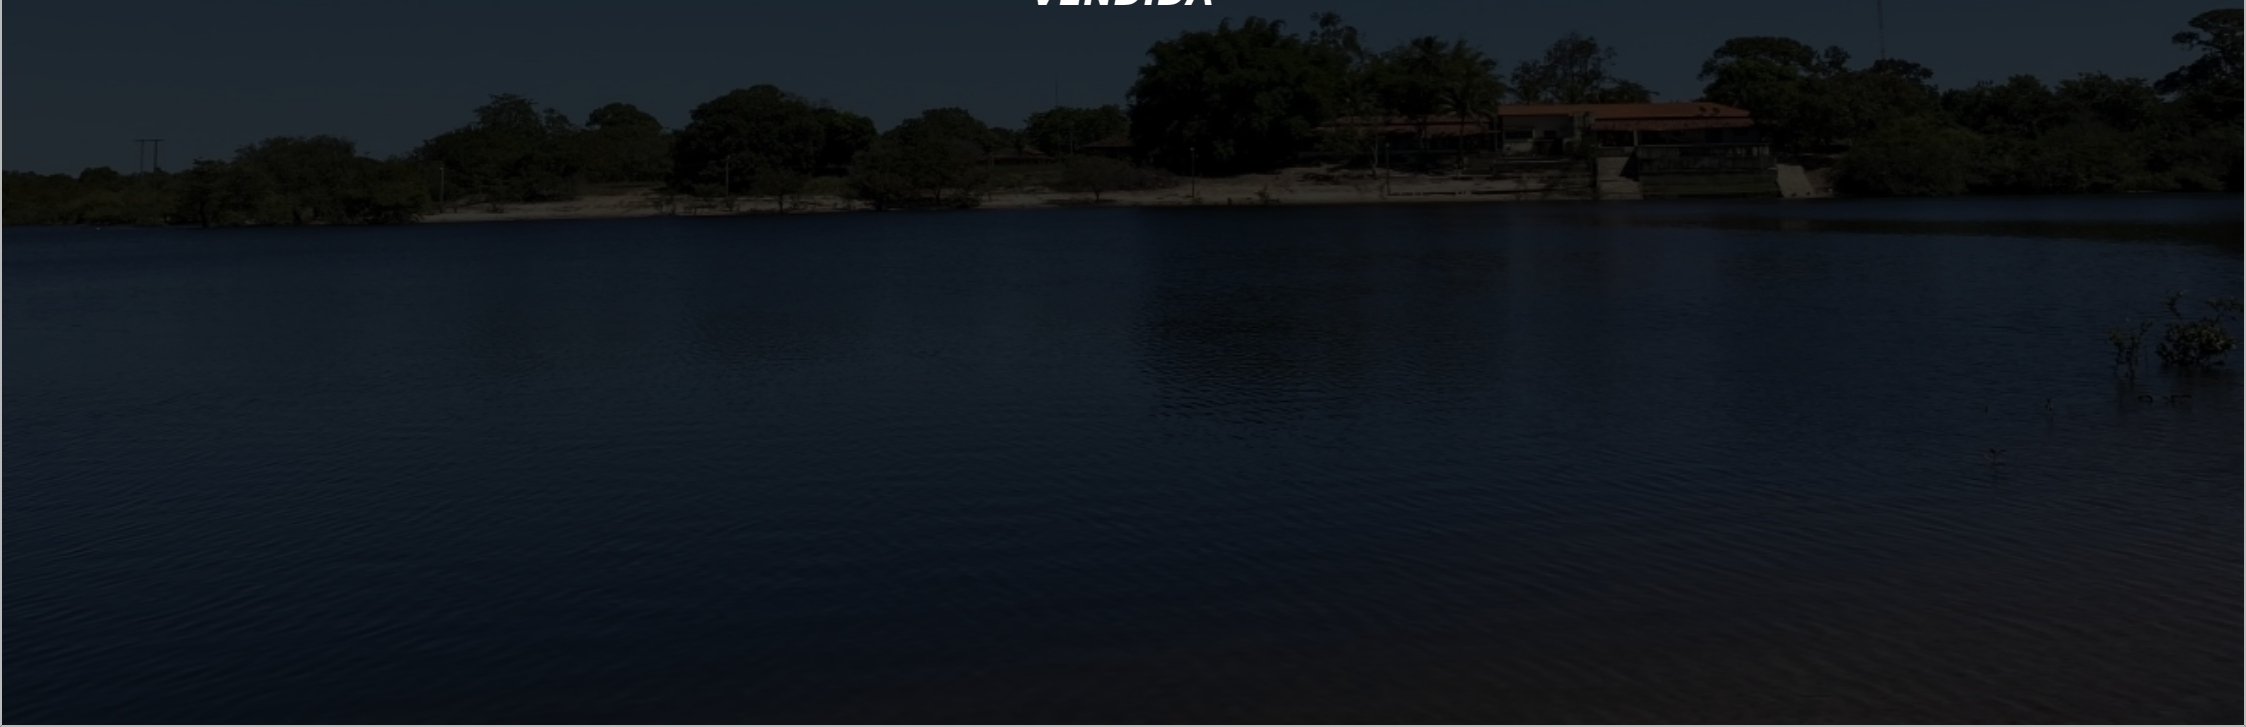

Ver no site

Fazenda de 300 alqueires em Jussara

Terra plana, com 170 alqueires formados em brachiarao, pasto para 1200 garrotes

Sede com 4 suites, varanda ampla com churrasqueira às margens do lago

muita madeira, sucupira, Baru e aroeira

VENDIDA